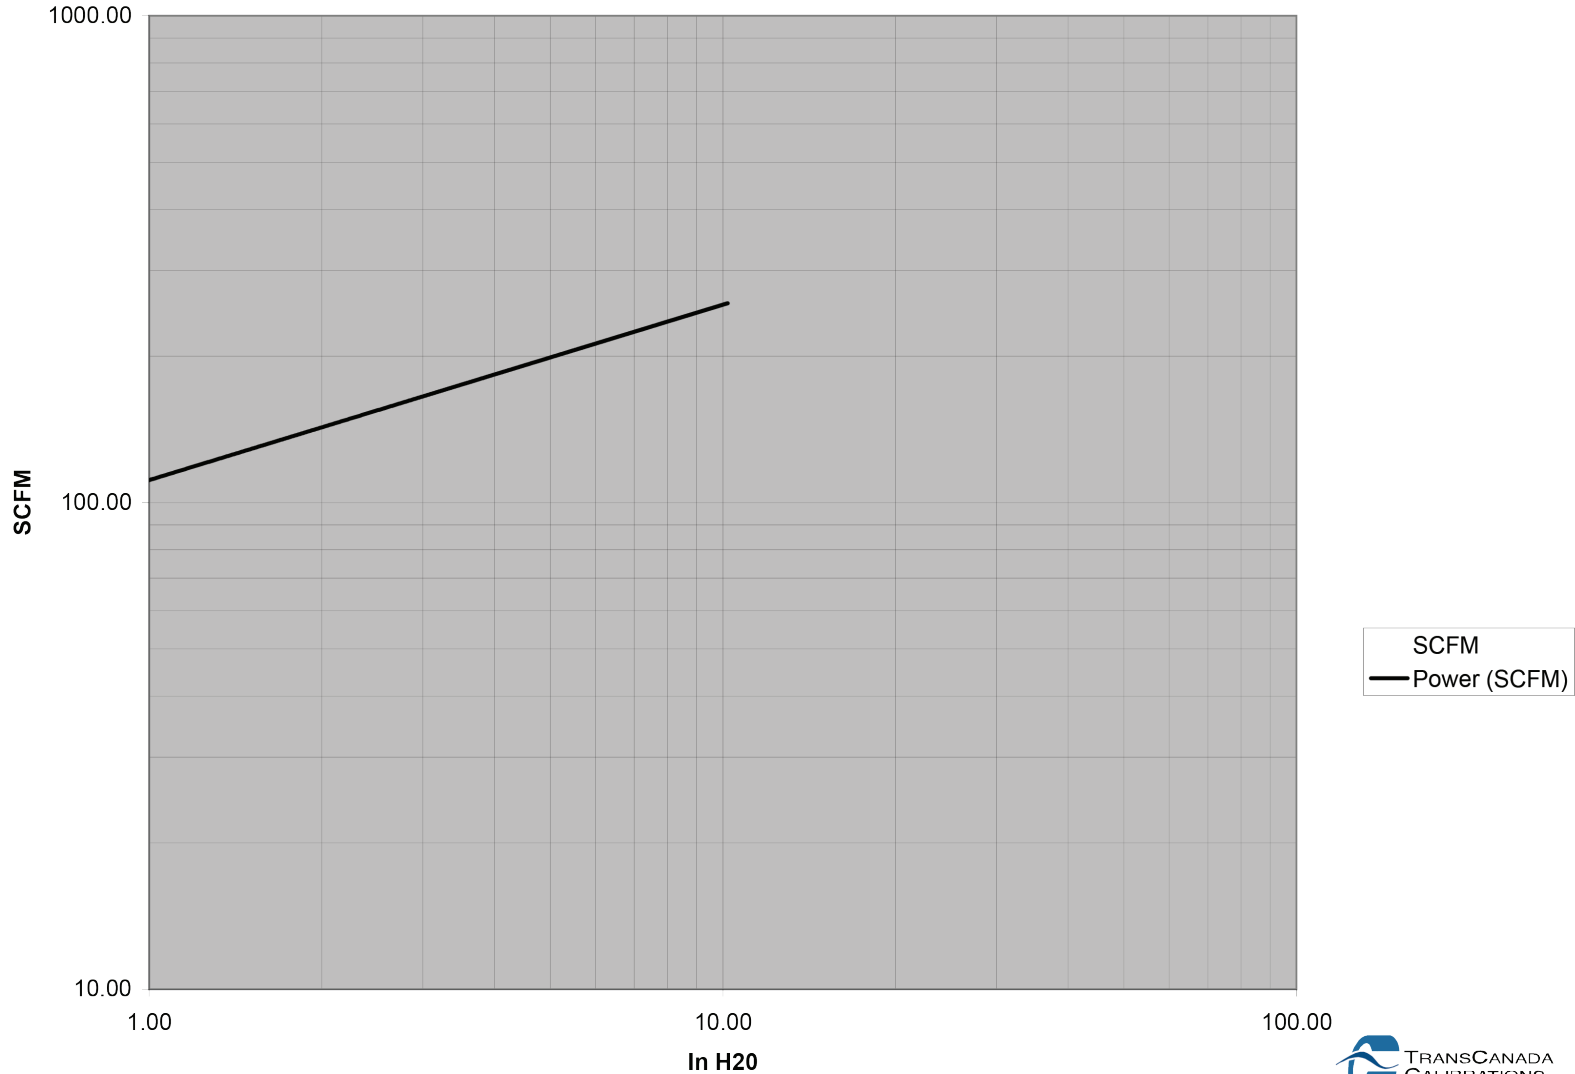

The Right Connection®

## TCC WO 03-506-21-01

$$y = 111.15x^{0.3604}$$